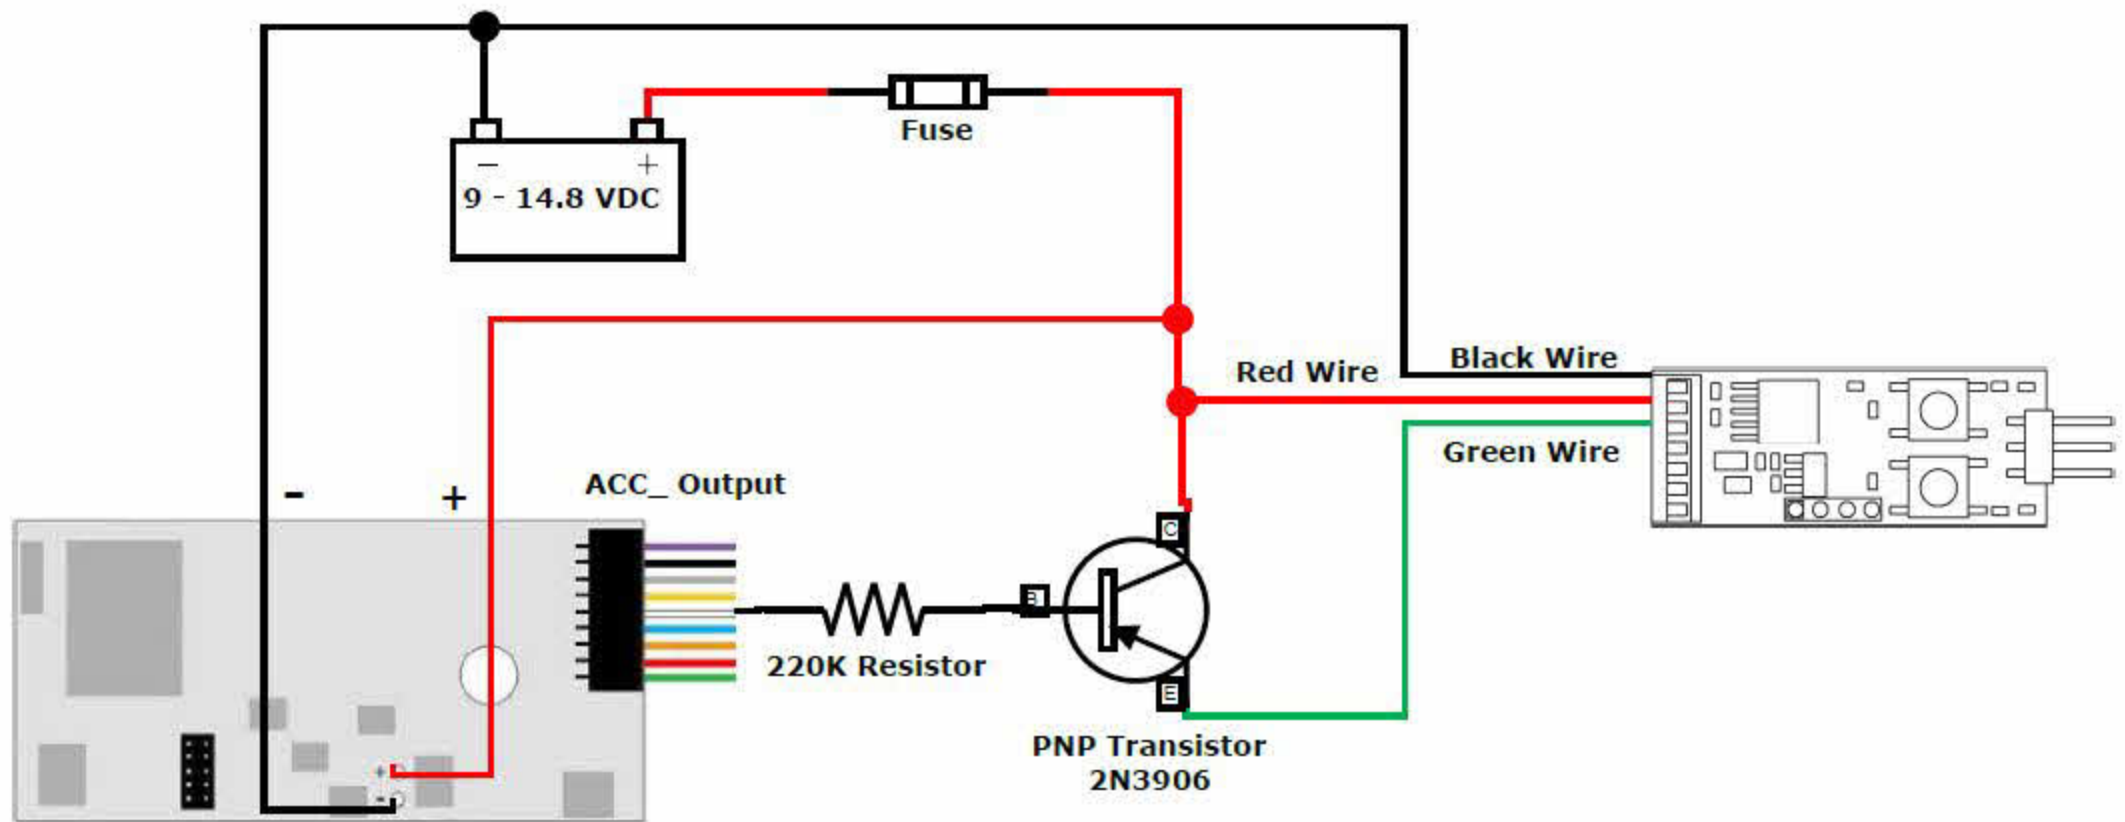

Kadee Servo Control with BlueRail Blue Horse Board

Note:

ALWAYS FOLLOW YOUR LOCOMOTIVE CONTROL USER GUIDE FOR CONNECTING DEVICES!